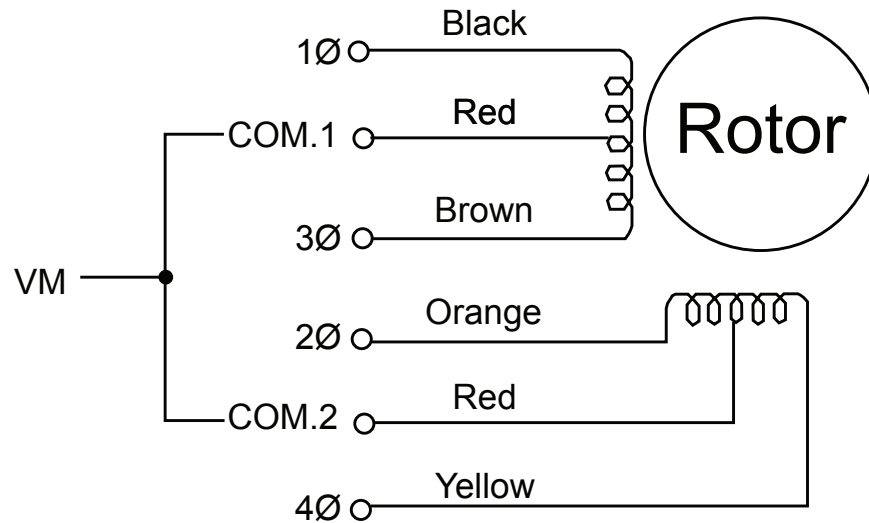

PF/PFC Series Unipolar Motors

Wiring Diagram and Rotation Chart

No.	BLK	BRN	ORN	YLW	No.
1	ON	OFF	ON	OFF	4
2	OFF	ON	ON	OFF	3
3	OFF	ON	OFF	ON	2
4	ON	OFF	OFF	ON	1